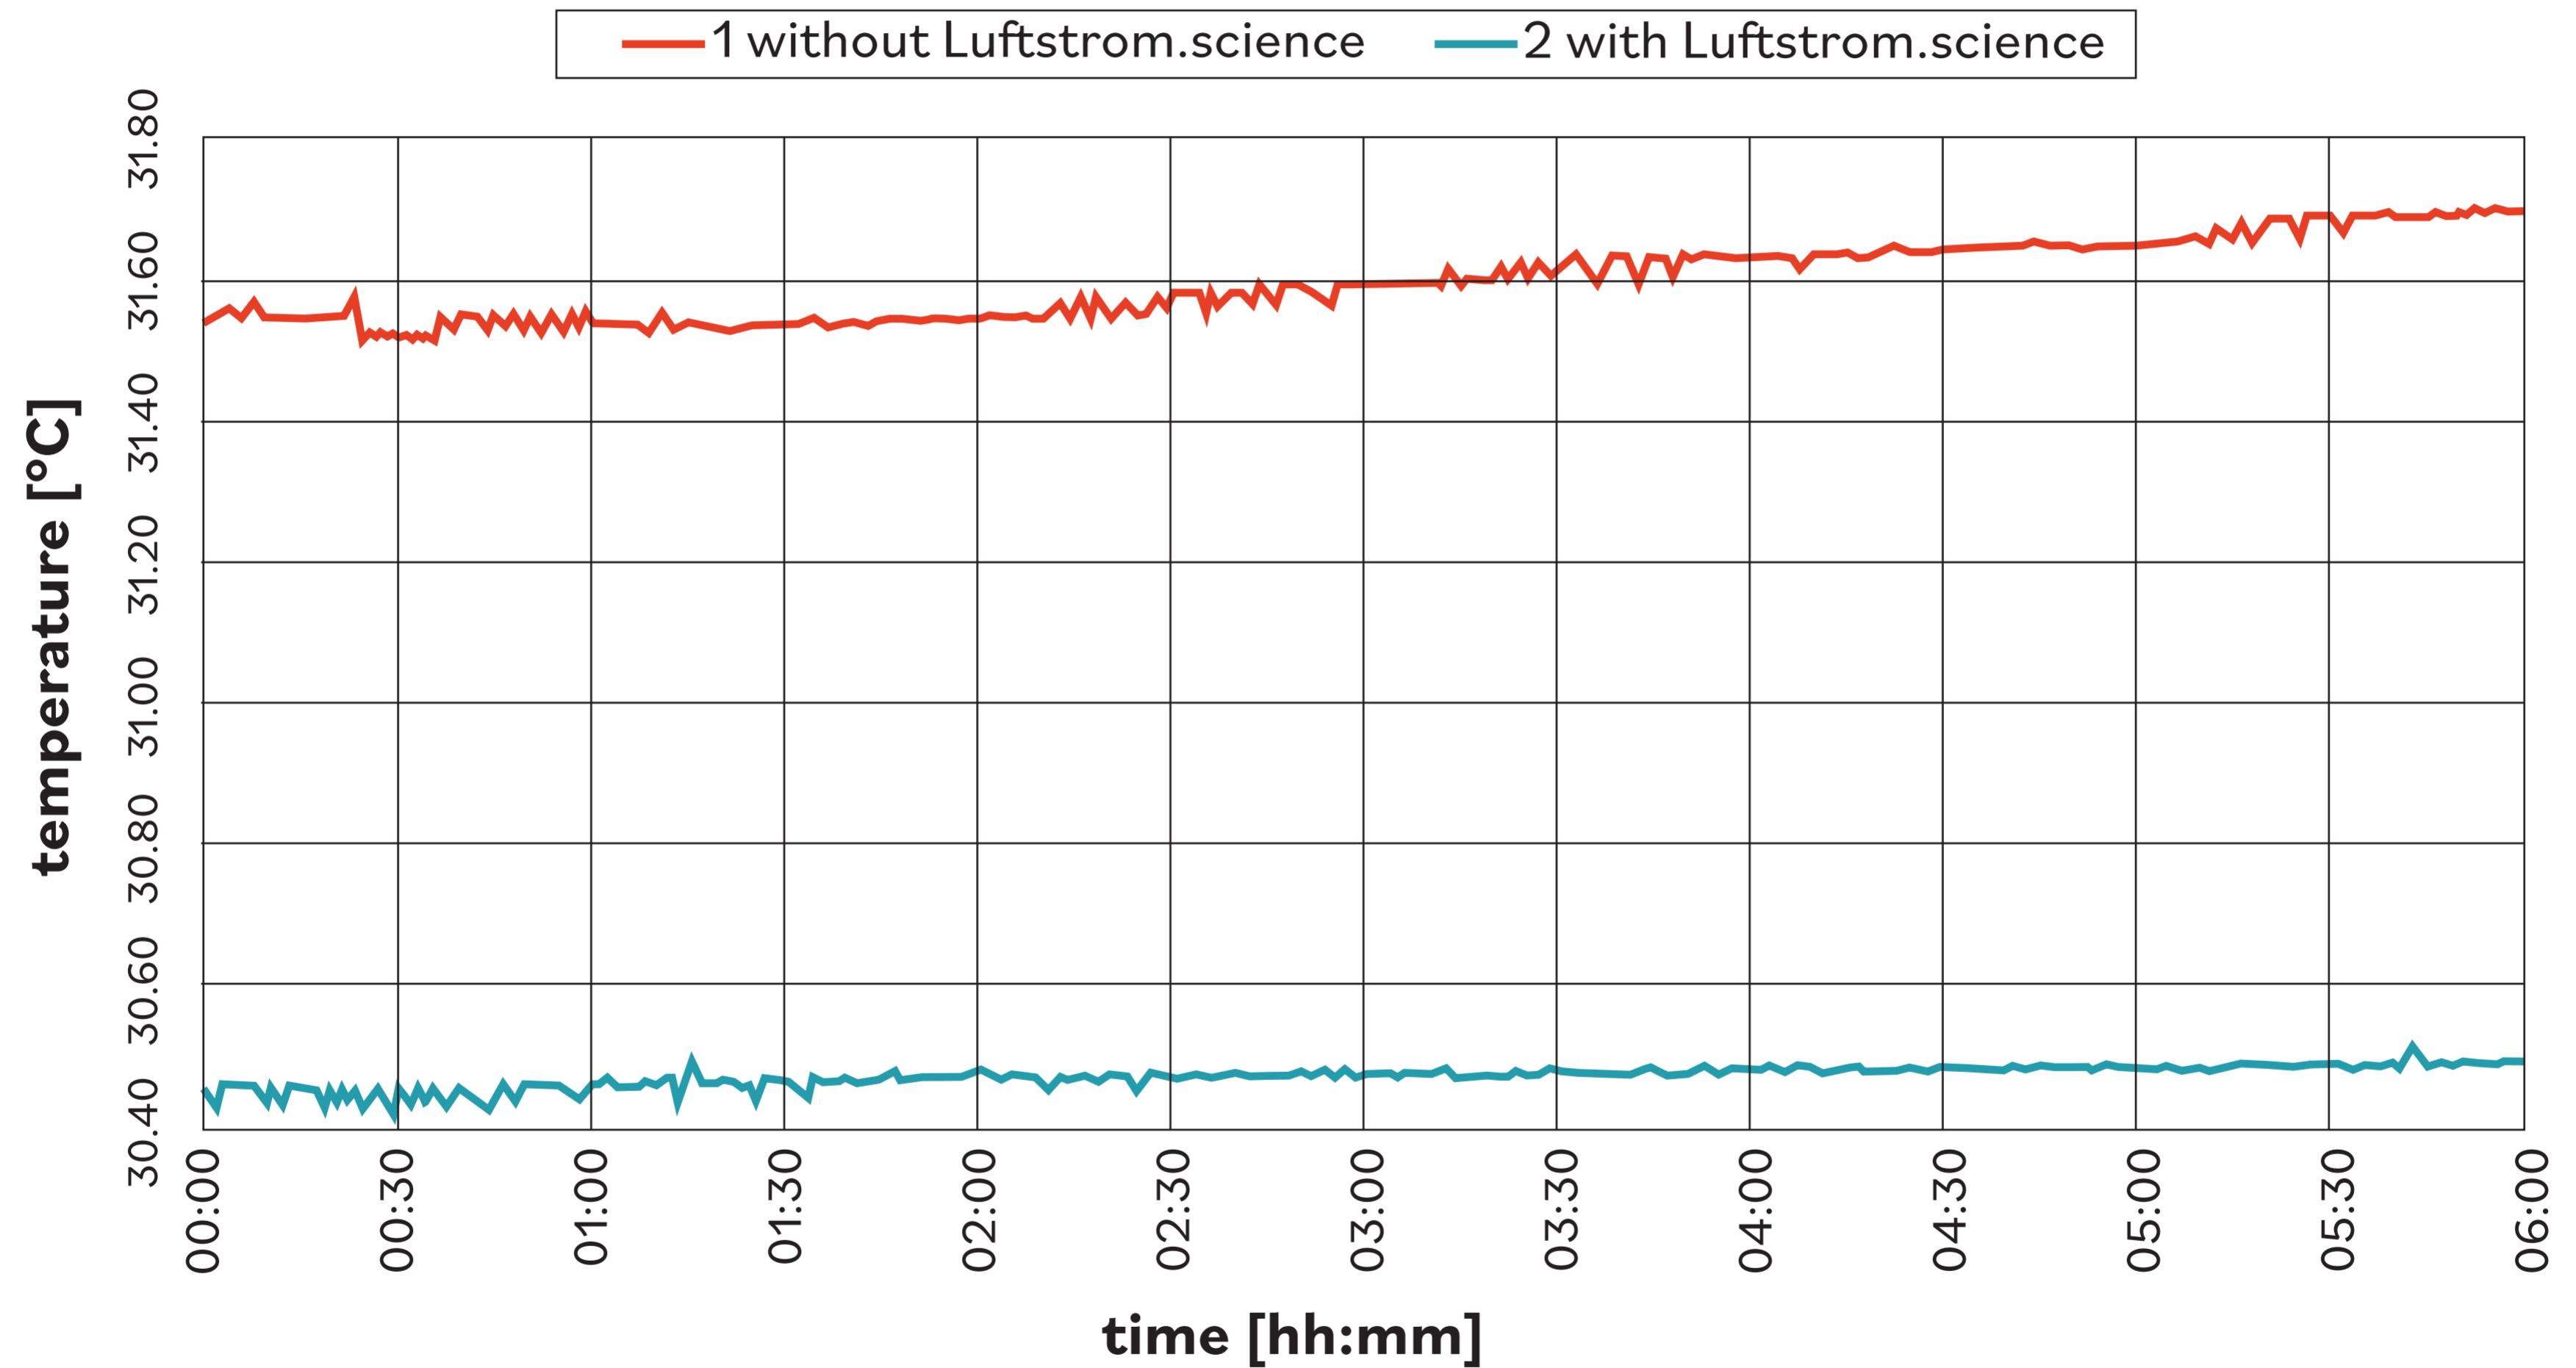

temperature in mattress
cabin climat: 20°C / 50%rH

Fig. 3 showing the temperature course, mean value of the four measured locations, in the mattress